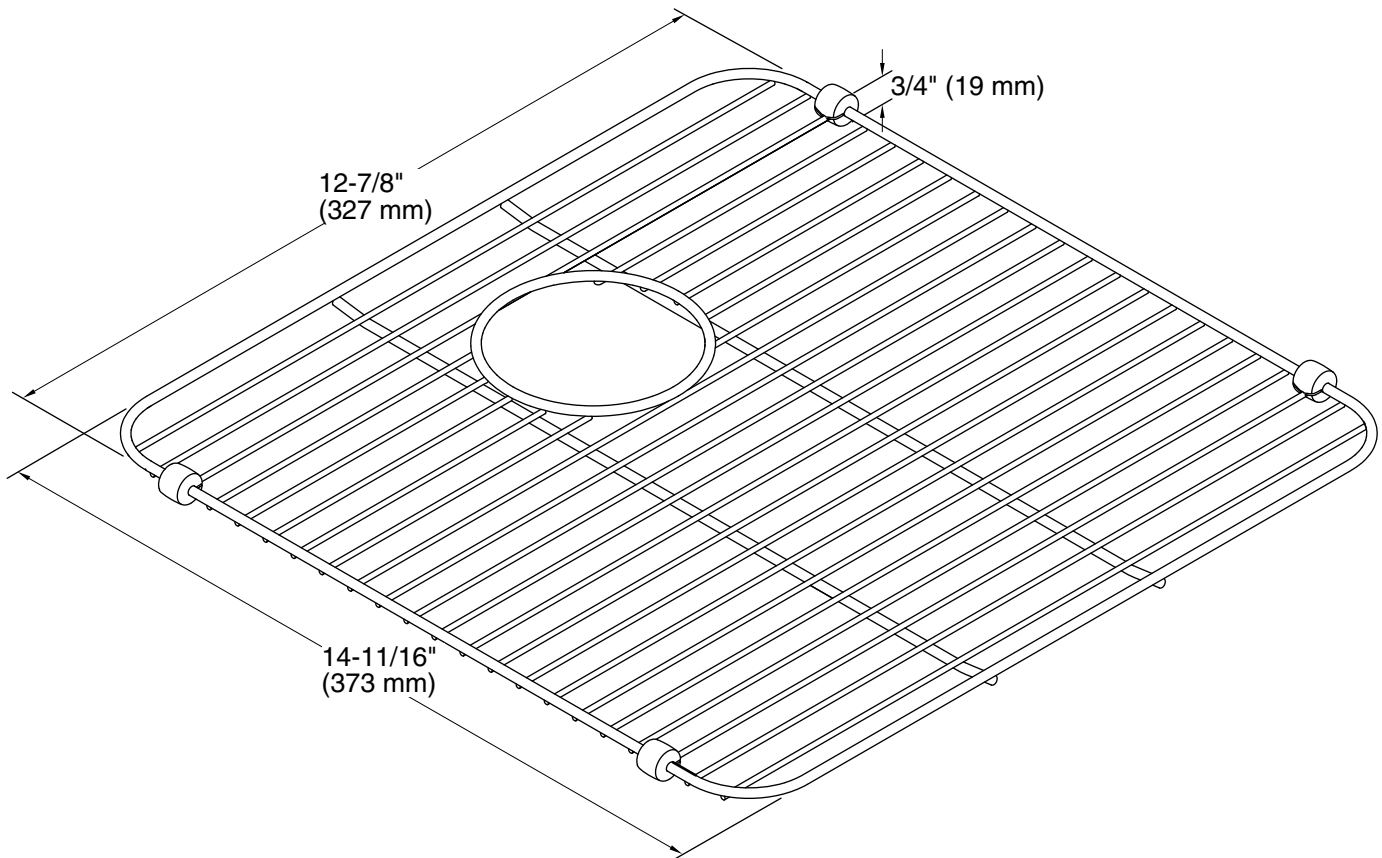

Technical Information

All product dimensions are nominal.

Material: Stainless Steel

1-800-4KOHLER (1-800-456-4537)

Kohler Co. reserves the right to make revisions without notice to product specifications.